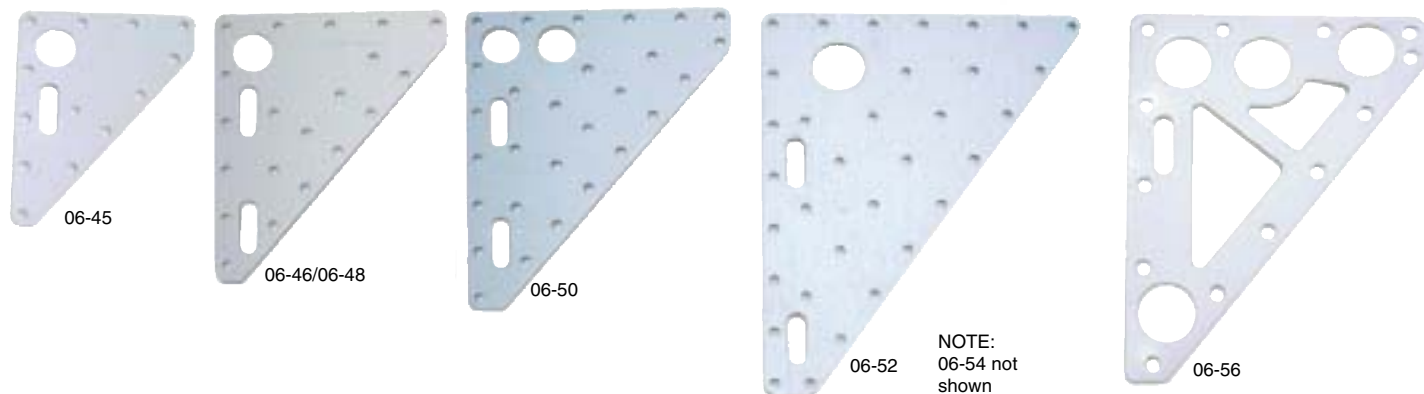

HEADBOARDS

Anodised aluminium alloy headboards. Also available in other colours.

P/No	DIM 'A'	DIM 'B'	DIM 'C'	DIM 'D'
06-45	88mm	114mm	19mm	1.5mm
06-46	114mm	144mm	19mm	1.5mm
06-48	114mm	144mm	19mm	3.0mm
06-50	133mm	165mm	19mm	3.0mm
06-52	159mm	209mm	25mm	3.0mm
06-54	153mm	153mm	19mm	1.5mm
06-56	133mm	165mm <td 24mm	3.0mm	

HEADBOARD LINER

P/No	DESCRIPTION
07-81	Stainless steel head board liner for 19mm diameter hole

HANKS

WHITE ACETAL HANKS

P/No	DIM 'A'	DIM 'B'	MAX WIRE SIZE
04-52	7mm	45mm	8mm
04-54	4.5mm	37mm	6mm

BRONZE PISTON HANKS

Roll-over fastening

P/No	MAX STAY SIZE	OVERALL LENGTH
05-70	6mm	43mm
05-72	10mm	53mm
05-74	13mm	64mm
05-76	16mm	80mm