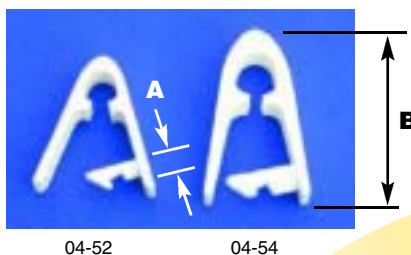

HEADBOARDS

Anodised aluminium alloy headboards. Also available in other colours.

P/No	DIM 'A'	DIM 'B'	DIM 'C'	DIM 'D'
06-45	88mm	114mm	19mm	1.5mm
06-46	114mm	144mm	19mm	1.5mm
06-48	114mm	144mm	19mm	3.0mm
06-50	133mm	165mm	19mm	3.0mm
06-52	159mm	209mm	25mm	3.0mm
06-54	153mm	153mm	19mm	1.5mm
06-56	133mm	165mm <td 24mm	3.0mm	

HEADBOARD LINER

P/No	DESCRIPTION
07-81	Stainless steel head board liner for 19mm diameter hole

HANKS

WHITE ACETAL HANKS

P/No	DIM 'A'	DIM 'B'	MAX WIRE SIZE
04-52	7mm	45mm	8mm
04-54	4.5mm	37mm	6mm

BRONZE PISTON HANKS

Roll-over fastening

P/No	MAX STAY SIZE	OVERALL LENGTH
05-70	6mm	43mm
05-72	10mm	53mm
05-74	13mm	64mm
05-76	16mm	80mm