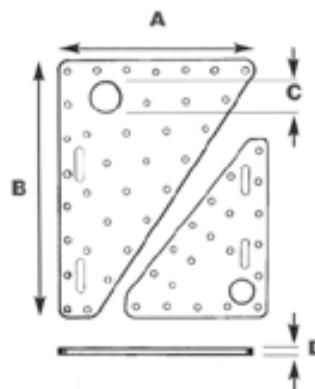

HEADBOARDS

Anodised aluminium alloy headboards. Also available in other colours.

P/No	DIM 'A'	DIM 'B'	DIM 'C'	DIM 'D'
06-45	88mm	114mm	19mm	1.5mm
06-46	114mm	144mm	19mm	1.5mm
06-48	114mm	144mm	19mm	3.0mm
06-50	133mm	165mm	19mm	3.0mm
06-52	159mm	209mm	25mm	3.0mm
06-54	153mm	153mm	19mm	1.5mm
06-56	133mm	165mm <td 24mm	3.0mm	

HEADBOARD LINER

P/No	DESCRIPTION
07-81	Stainless steel head board liner for 19mm diameter hole

HANKS

WHITE ACETAL HANKS

P/No	DIM 'A'	DIM 'B'	MAX WIRE SIZE
04-52	7mm	45mm	8mm
04-54	4.5mm	37mm	6mm

BRONZE PISTON HANKS

Roll-over fastening

P/No	MAX STAY SIZE	OVERALL LENGTH
05-70	6mm	43mm
05-72	10mm	53mm
05-74	13mm	64mm
05-76	16mm	80mm